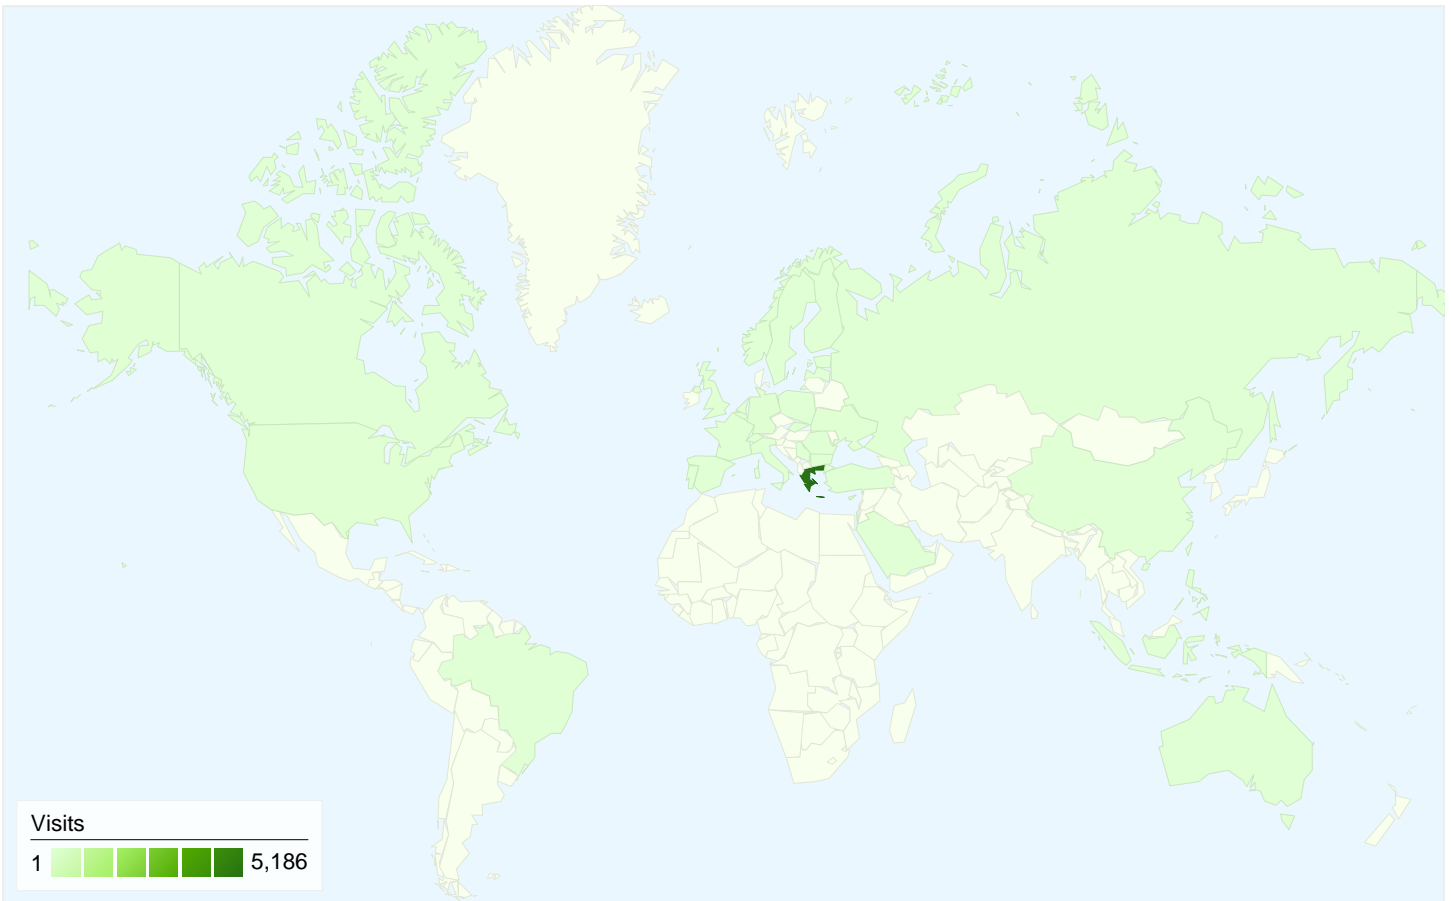

All traffic sources sent a total of 5,482 visits

-  25.54% Direct Traffic
-  26.52% Referring Sites
-  46.79% Search Engines

- Search Engines
2,565.00 (46.79%)
- Referring Sites
1,454.00 (26.52%)
- Direct Traffic
1,400.00 (25.54%)
- Other
63 (1.15%)

3,647 people visited this site

5,482 Visits

3,647 Absolute Unique Visitors

15,760 Pageviews

2.87 Average Pageviews

00:02:51 Time on Site

64.34% Bounce Rate

61.51% New Visits

| Connection Speed | Visits | % visits |
|------------------|--------|----------|
| Unknown | 5,482 | 100.00% |

5,482 visits came from 34 countries/territories

Site Usage

| Country/Territory | Visits | Pages/Visit | Avg. Time on Site | % New Visits | Bounce Rate |
|--|--|--|---|--|-------------|
| Visits 5,482 % of Site Total: 100.00% | Pages/Visit 2.87 Site Avg: 2.87 (0.00%) | Avg. Time on Site 00:02:51 Site Avg: 00:02:51 (0.00%) | % New Visits 61.64% Site Avg: 61.51% (0.21%) | Bounce Rate 64.34% Site Avg: 64.34% (0.00%) | |
| Greece | 5,186 | 2.93 | 00:02:55 | 61.34% | 64.25% |
| Cyprus | 108 | 2.01 | 00:01:38 | 51.85% | 70.37% |
| Germany | 34 | 2.18 | 00:01:21 | 76.47% | 64.71% |
| United Kingdom | 29 | 1.21 | 00:00:49 | 93.10% | 82.76% |
| United States | 29 | 1.14 | 00:00:31 | 93.10% | 86.21% |
| Ukraine | 26 | 2.15 | 00:01:20 | 15.38% | 38.46% |
| (not set) | 11 | 1.45 | 00:00:31 | 90.91% | 63.64% |
| Canada | 6 | 7.50 | 00:19:10 | 50.00% | 16.67% |
| France | 5 | 1.20 | 00:00:13 | 100.00% | 80.00% |