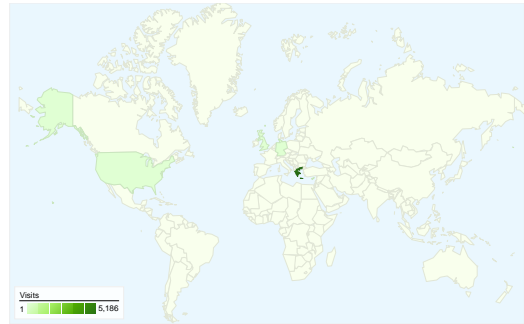

Map Overlay